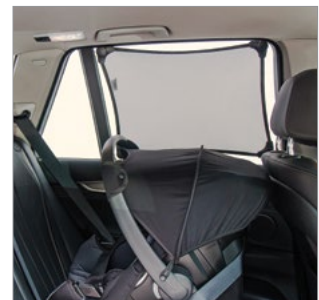

L16241

Car Stretch Sun Shade

- Mesh fabric blocks out glare but not view
- Blocks 90% of UV rays
- Easy to attach and simple to use
- Stretches to fit most window shapes
- Universal fit - suitable for most cars

EAN: 5 031863 162418
Dimensions: 450-600 x 300-450 mm
Weight: 107 g