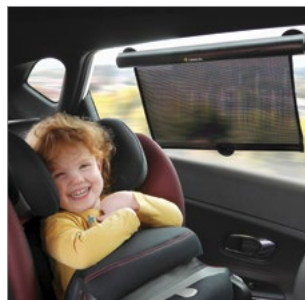

L16042

Car Roller Blinds

- Mesh fabric blocks out glare but not view
- 2 roller sun shades included
- Blocks 90% of UV rays
- Easy to attach and simple to use
- Push button roll up
- Universal fit - suitable for most cars

EAN: 5 031863 160421
Dimensions: 460 x 360 x 40 mm
Weight: 250 g