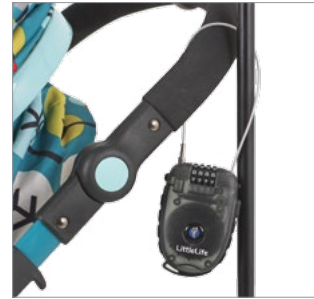

L10320

Buggy Cable Lock

- Tough, retractable 100cm steel cable
- Resettable 4-digit number combination
- Secures carriers, pushchairs or scooters
- Tough ABS plastic body

EAN: 5 031863 103206
Dimensions: 55 x 95 x 10 mm
Weight: 100 g