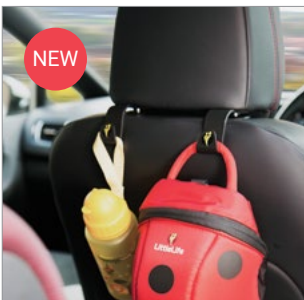

EAN: 5 031863 162401
 Dimensions: 800 x 500 mm (unstretched)
 Weight: 192 g

L16371

Car Headrest Hooks

- Ideal for toys, drinks and bags
- Durable ABS construction
- Easy to attach, clips on headrest
- Can hold up to 5kg load
- Pack of 4 hooks
- Universal fit - suitable for most car seats